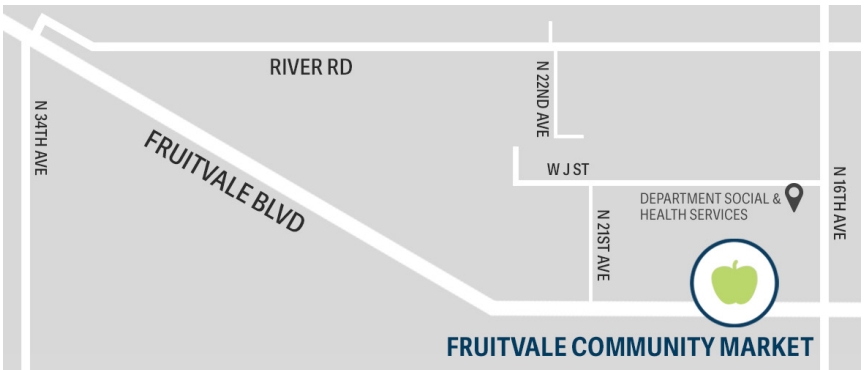

NORTHWEST HARVEST'S **FRUITVALE** COMMUNITY MARKET

1819 Fruitvale Blvd, Yakima, WA 98902

MARKET HOURS*

Monday/Lunes:
12:00PM – 6:00pm

Tuesday/Martes:
CLOSED/CERRADO

Wednesday/Miercoles:
9:00AM – 3:00PM

Thursday/Jueves:
CLOSED/CERRADO

Friday/Viernes:
12:00PM – 6:00PM

**Hours subject to change
Horario sujeto a cambios